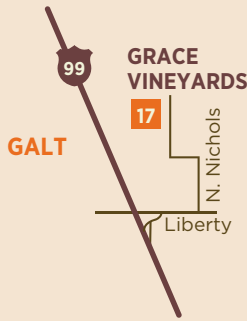

23 Jeremy Wine Co.

6 W. Pine Street, Lodi
209-367-3773
jeremywineco.com
Tasting: Thur & Fri 1-5pm, Sat & Sun 12-5pm

24 25 Jessie's Grove Winery

209-368-0880 T P
jessiesgrovewinery.com

Estate Winery

1973 W. Turner Road, Lodi
Tasting: Daily 12-5pm

Olde Ice House Cellars

27 E. Locust Street, Lodi
Tasting: Fri & Sat 12-5pm, Sun 1-5pm

26 Kidder Family Winery

17266 Hillside Drive, Lodi
209-727-0728 A T P
kidderwines.com
Tasting: Fri-Sun 11am-5pm

DOWNTOWN LODI**27 Klinker Brick Winery**