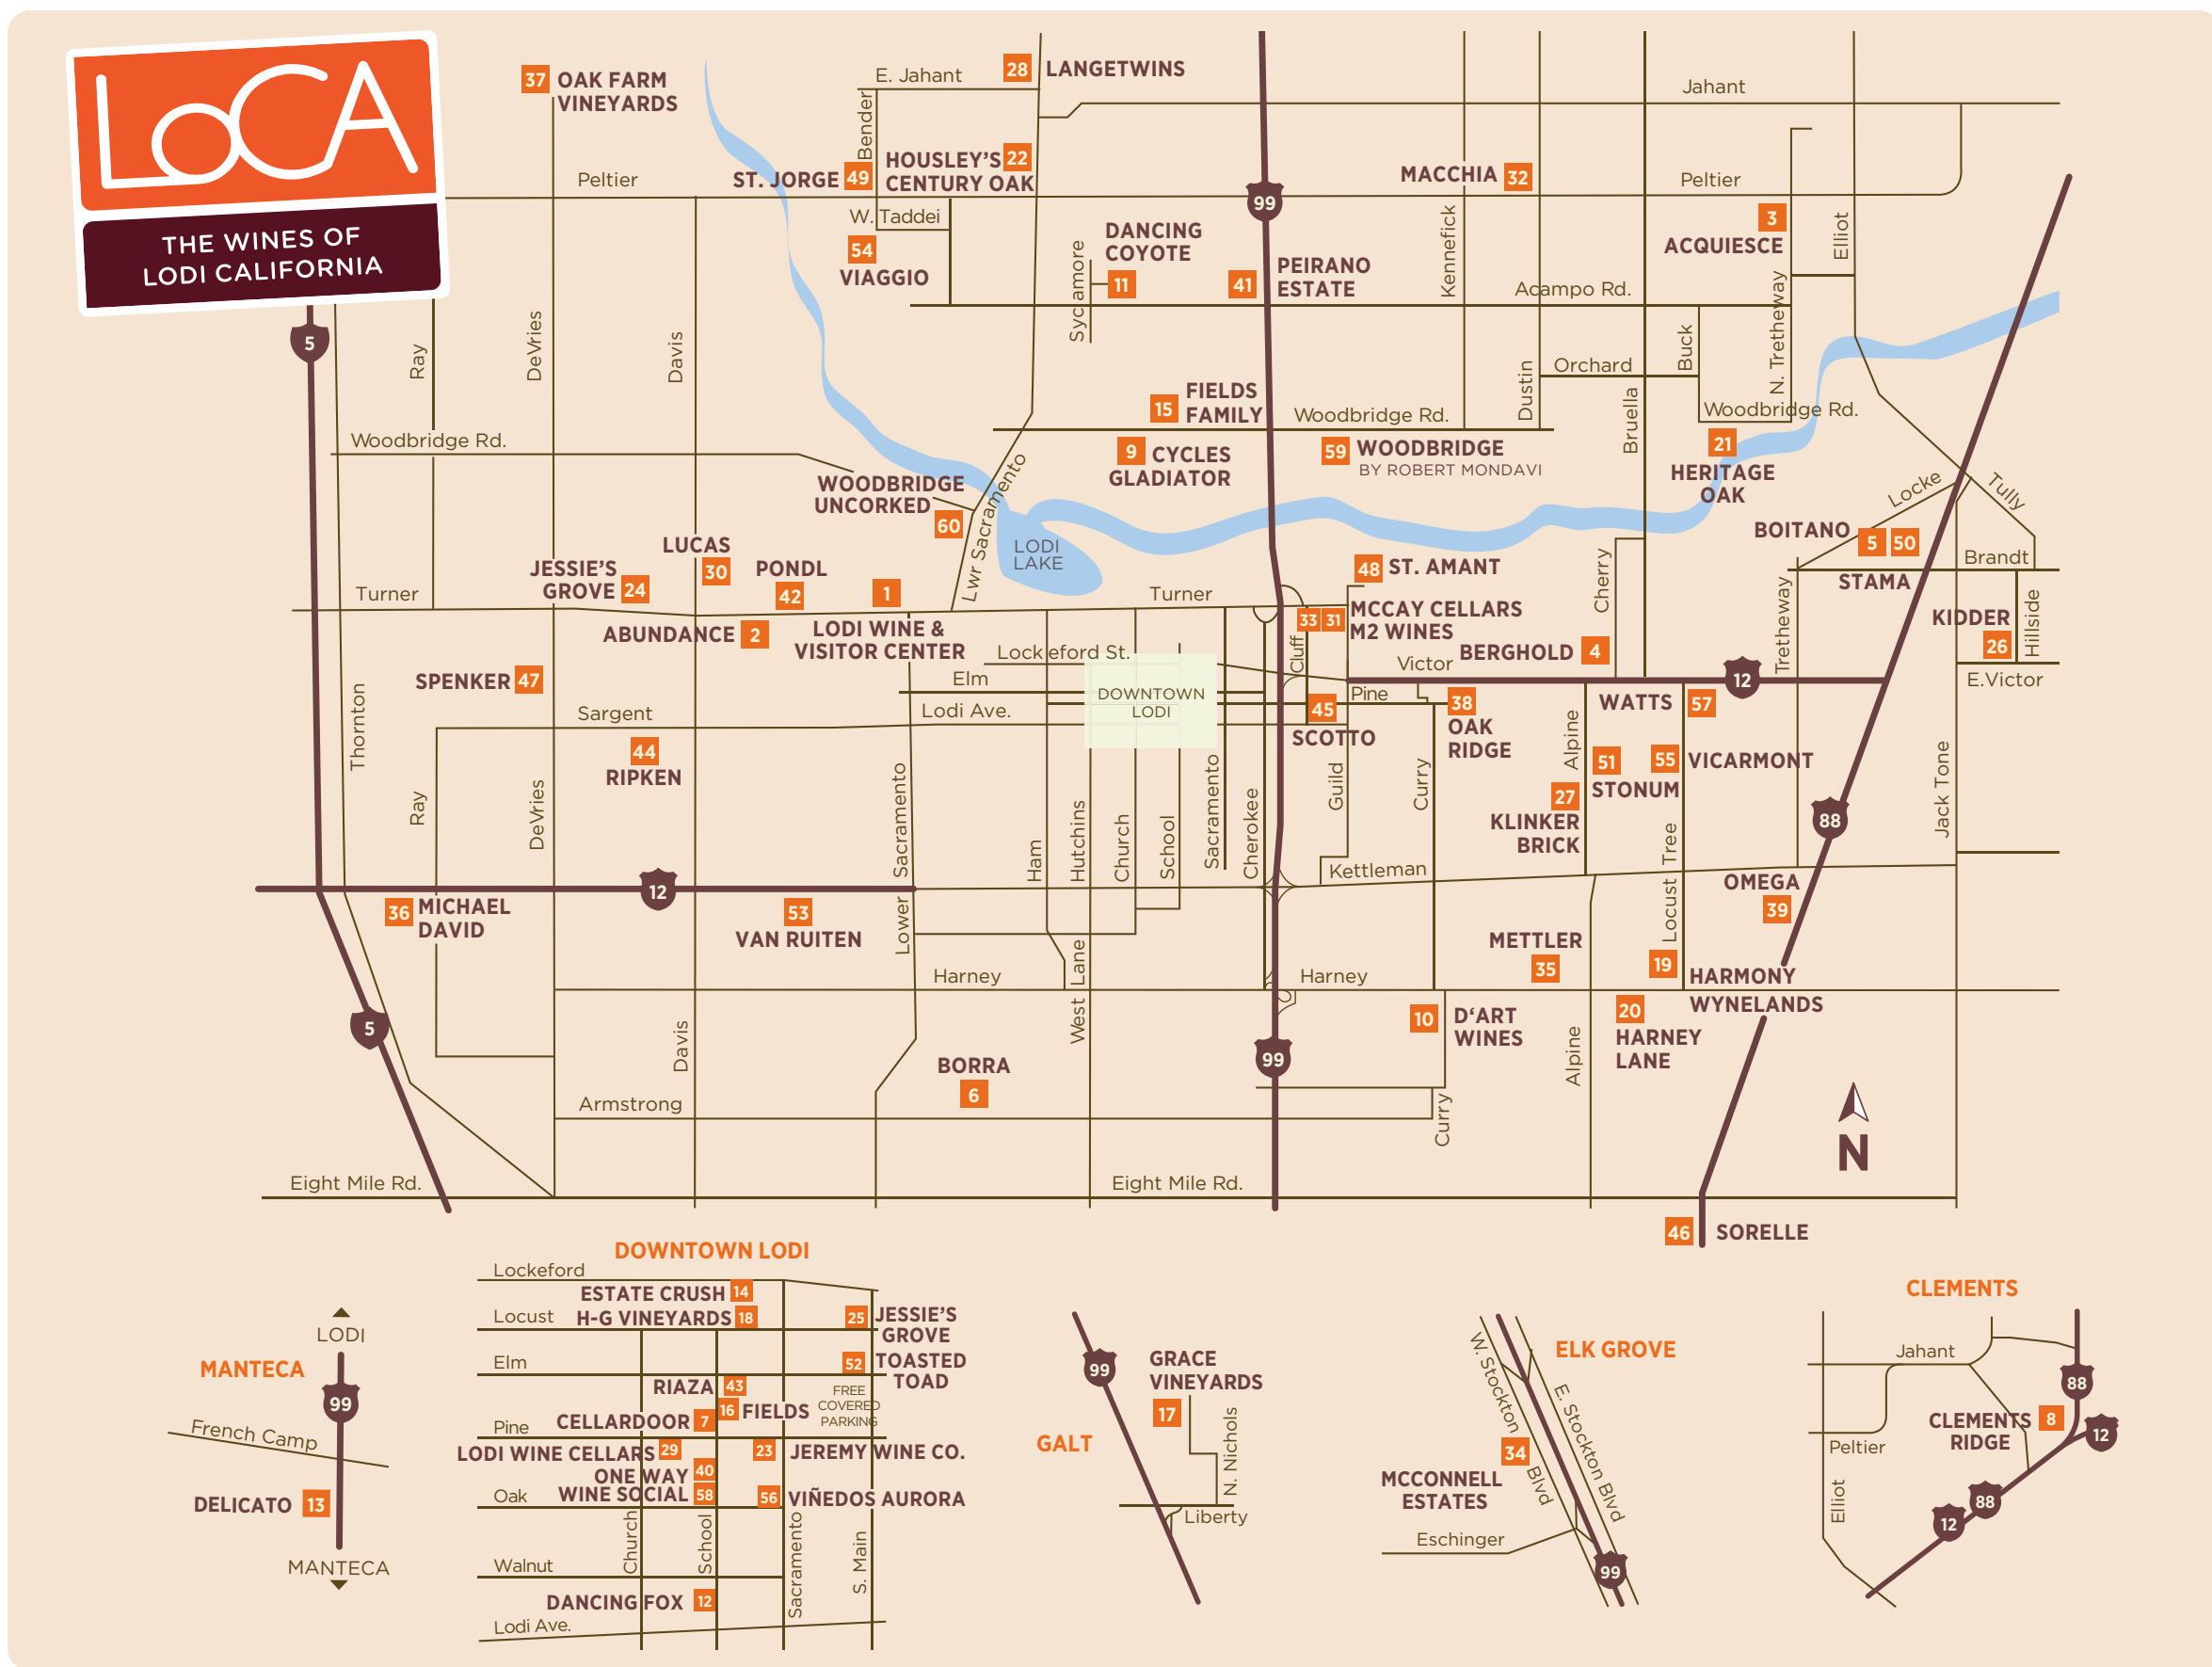

8 Clements Ridge

23225 E. State Highway 88, Clements
209-759-3850 A
clementsridge.com
Tasting: Daily 11am-6pm

9 Cycles Gladiator Winery

3750 E. Woodbridge Road, Acampo
209-263-3131 P
cyclesgladiator.com
Tasting: Daily 10am-5pm

10 d'Art Wines

13299 N. Curry Avenue, Lodi
209-334-9946 A T P
dartwines.com
Tasting: Thur-Mon 12-5pm

11 Dancing Coyote Wines

3125 E. Orange Street, Acampo
209-339-9780 A T P
dancingcoyotewines.com
Tasting: Fri-Sun 11am-5pm

12 The Dancing Fox Winery

203 S. School Street, Lodi
209-366-2634 T
dancingfoxwinery.com
Tasting: Tue-Sat 11:30am-5pm,
Sun 11am-3pm

13 Delicato Family Vineyards

12001 S. Highway 99, Manteca
209-824-3500
dfwines.com
Tasting: Daily 9am-5:30pm

14 Estate Crush

2 W. Lockeford Street, Lodi
209-368-7595 A T B
estatecrush.com
Fri & Sat 12-6pm, Sun 12-5pm;
2nd Sat of the month 12-9pm

15 16 Fields Family Wines

209-896-6012 A
fieldsfamilywines.com

Estate Winery

3803 E. Woodbridge Road, Acampo
Tasting: Thur-Mon 11am-5pm

Downtown Tasting Room

20 N. School Street, Lodi
209-368-3435
Tasting: Wed, Thur & Sun 1-6pm,
Fri & Sat 1-8pm

17 Grace Vineyards

28001 N. Nichols Road, Galt
916-447-3774 A B
gracevineyards.net
Tasting by appointment

60 Grady Family Vineyards

Located at Woodbridge Uncorked
18911 Lower Sac Road, Woodbridge
209-365-7575
gradywine.com
Tasting: Wed & Thur 3-8pm, Fri 1-9pm,
Sat 12-8pm, Sun 12-6pm

LEGEND: A TASTING ALSO AVAILABLE BY APPOINTMENT T TOURS AVAILABLE BY APPOINTMENT P PICNIC AREA B BANQUET FACILITY

18 H-G Vineyards

9 W. Locust Street, Lodi
209-263-0839
h-gvineyards.com
Tasting: Mon, Thur-Sat 11am-5pm,
Sun 12-5pm

19 Harmony Wynelands

9291 E. Harney Lane, Lodi
209-369-4184 A T P B
harmonywynelands.com
Tasting: Mon-Fri 11am-5:30pm
Sat 11am-5pm, Sun 12:30-5pm

20 Harney Lane Winery

9010 E. Harney Lane, Lodi
209-365-1900 A T P
harneylane.com
Tasting: Thur-Mon 11am-5pm

21 29 Heritage Oak Winery

10112 E. Woodbridge Road, Acampo
209-986-2763 A T P
heritageoakwinery.com
Tasting: Mon-Fri 2-5pm, Sat & Sun 12-5pm

22 Housley's Century Oak Winery

22211 N. Lower Sac Road, Acampo
209-334-3482 A T
centuryoakwinery.com
Tasting: 1st Sat of the month, 12-4pm

23 Jeremy Wine Co.

6 W. Pine Street, Lodi
209-367-3773
jeremywineco.com
Tasting: Thur & Fri 1-5pm, Sat & Sun 12-5pm

24 25 Jessie's Grove Winery

209-368-0880 T P
jessiesgrovewinery.com

Estate Winery

1973 W. Turner Road, Lodi
Tasting: Daily 12-5pm

Olde Ice House Cellars

27 E. Locust Street, Lodi
Tasting: Fri & Sat 12-5pm, Sun 1-5pm

26 Kidder Family Winery

17266 Hillside Drive, Lodi
209-727-0728 A T P
kidderwines.com
Tasting: Fri-Sun 11am-5pm