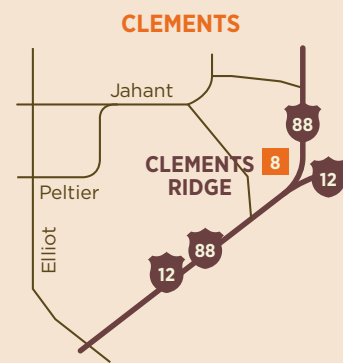

21 29 Heritage Oak Winery

10112 E. Woodbridge Road, Acampo
209-986-2763 A T P
heritageoakwinery.com
Tasting: Mon-Fri 2-5pm, Sat & Sun 12-5pm

22 Housley's Century Oak Winery

22211 N. Lower Sac Road, Acampo
209-334-3482 A T
centuryoakwinery.com
Tasting: 1st Sat of the month, 12-4pm

23 Jeremy Wine Co.

6 W. Pine Street, Lodi
209-367-3773
jeremywineco.com
Tasting: Thur & Fri 1-5pm, Sat & Sun 12-5pm

24 25 Jessie's Grove Winery

209-368-0880 T P
jessiesgrovewinery.com

Estate Winery

1973 W. Turner Road, Lodi
Tasting: Daily 12-5pm

Olde Ice House Cellars

27 E. Locust Street, Lodi
Tasting: Fri & Sat 12-5pm, Sun 1-5pm

26 Kidder Family Winery

17266 Hillside Drive, Lodi
209-727-0728 A T P
kidderwines.com
Tasting: Fri-Sun 11am-5pm

DOWNTOWN LODI**27 Klinker Brick Winery**

15887 N. Alpine Road, Lodi
209-224-5156 T P
klinkerbrickwinery.com
Tasting: Thur-Mon 11am-5pm

28 LangeTwins Winery & Vineyards

1525 E. Jahant Road, Acampo
209-334-9780 T
langetwins.com
Tasting: Thur-Sun 11am-4pm